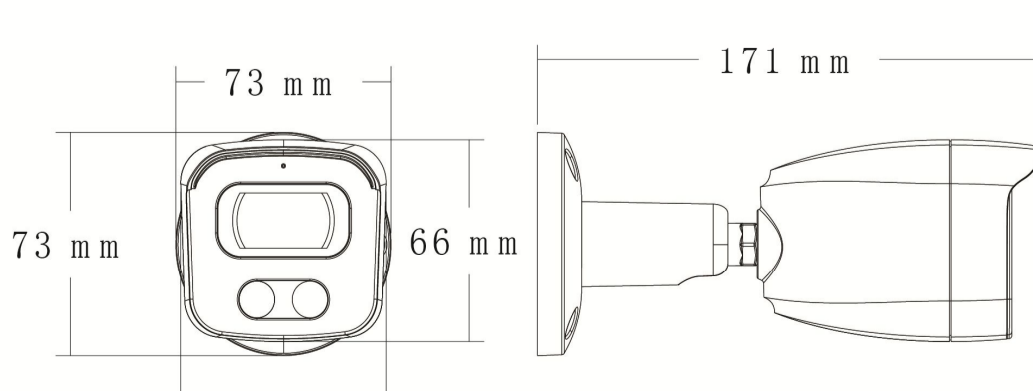

### Technical Specifications

Model	BMSA
Material	Aluminum & SECC & PC
Dimension(WxHxD)	73 x73x171 mm
Weight	750g
Color	White
Operating Temperature	-20°C ~ +60°C
Humidity	< 95% RH
Junction Box	B310, B116

### Dimensions (mm)

www.longse.com

Data Subject To Change Without Notice